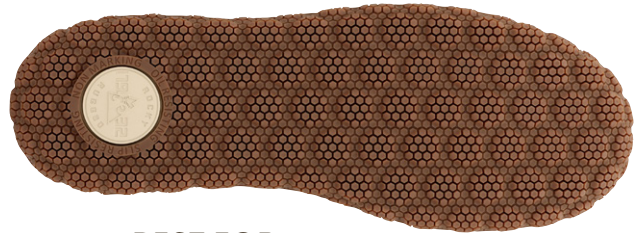

DRY-STRIKE SRX

LEATHER-NEOPRENE SLIP-ON

NEW

SKU **RKS0698**
Color Crazy Horse

SKU **RKK0514** **COMP**

Sizes M 8-12, 13, 14 Height 3"
W 8-12, 13, 14 Toe Round Mocc

OIL & SLIP RESISTING **NONMETALLIC**

- Full-Grain Leather with Neoprene Half Sock
- Light and Flexible Cement Construction
- Non-Marking, Oil- & Slip-Resisting Dry-Strike Outsole
- Rocky® Air-Port Lite® Sponge PU Footbed with Memory Foam
- Bungee Laces with TPU Aglets
- Pull Loops for Easy On and Off
- Non-Metallic
- **RKK0514** – ASTM F2413 Protective Toe Classification & Electrical Hazard Standard

NUBUCK-NEOPRENE SLIP-ON

NEW

SKU **RKS0700**
Color Dark Olive

Sizes M 8-12, 13, 14 Height 3"
W 8-12, 13, 14 Toe Round Mocc

OIL & SLIP RESISTING **NONMETALLIC**

- Nubuck Leather with Neoprene Half Sock
- Non-Marking, Oil- & Slip-Resisting Dry-Strike Outsole
- Rocky® Air-Port Lite® Sponge PU Footbed with Memory Foam
- Light and Flexible Cement Construction
- Bungee Laces with TPU Aglets
- Pull Loops for Easy On and Off
- Non-Metallic